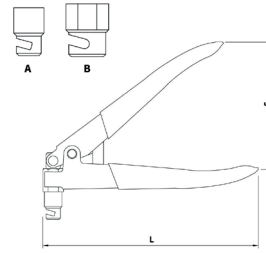

ENGINE SERVICE

NOTCHING PLIERS

NOTCHING PLIERS FOR ELECTRONIC

ITEM NO.	TYPE	S	L
CKEMPL931R	A	97	162
CKEMPL931	A-Black	97	162
CKEMPL32850	B	97	162

Information

ABOUT THIS SPECIAL PLIER

For penetrating cable leadthroughs for housings, sockets, lids etc.
made from plastic includes leather pouch.