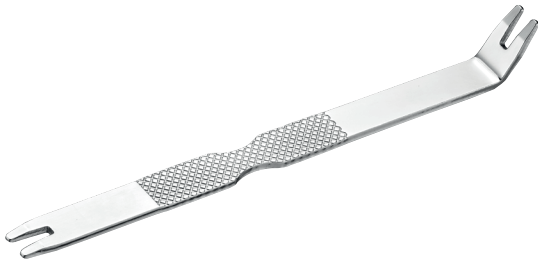

PRY BAR

POCKET ULTRA PRY BAR

Patent

ITEM NO.	BWGT001
INSERT CARD	130 x 90 (mm)
WEIGHT	200 (g)

Information

FEATURES

- Design for Motorcycle + electric bike + bicycle.
- For fixing the quadrant (adjuster and gear) between the springs on various brake cables. Handy tool for adjusting brake cable.
- Thin tips on this Double-Ended tool provide easy access when removing plastic clips and fasteners.
- Works on most plastic fasteners, plastic clips, upholstery or door panels.