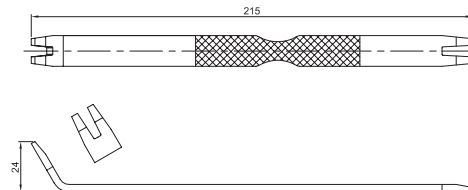

### POCKET ULTRA PRY BAR

Patent

ITEM NO.	BWGT001
INSERT CARD	130 x 90 (mm)
WEIGHT	200 (g)